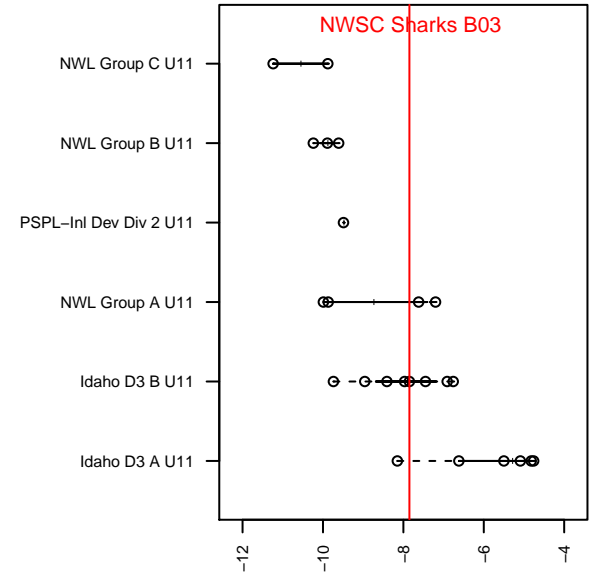

NWSC Sharks B03

, ID
 B03 total strength=391
 attack=0.35 defense=0.17
 fall league = Idaho D3 B U11
 spr league = Spr Idaho D3 A U11

alt names used:
 NWSC SHARKS
 NWSC SHARKS (ID)
 NWSC SHARKS
 NATIONALS WEST SC NWSC SHARKS (ID)

Venues played:
 2014 Idaho D3 B U11
 2014 GEM State Challenge U11B Silver West l
 2014 Spr Idaho D3 A U11
 2014 Canyon Rim Classic U11 B U11

NWSC Sharks B03
 Dots are actual minus expected GF (blue circles) and GA (red triangles).
 Blue line is smoothed change in attack strength. Red is smoothed change in defense strength.

**attack and defense variance (black dot)
relative to other teams
and top 10 in region**

**attack and defense rating
relative to others at age
and all opponents in last 13 months**

Performance relative to 13 month average